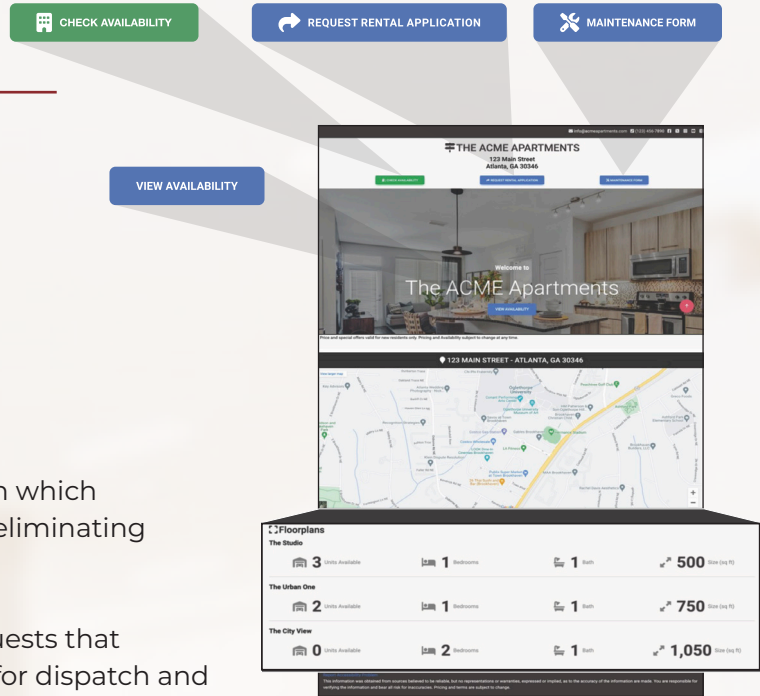

INTEGRATION

Simply Computer Software, Inc.

CONNECT YOUR PROPERTY AND CORPORATE WEBSITE

With Simply Computer Software you can:

- View available units by property and their size
- Allow visitors to submit application information which management can insert into Simply Software eliminating re-keying in the data
- Ability for tenants to submit maintenance requests that management can insert into Simply Software for dispatch and reporting, improving efficiency

FULL CORPORATE WEBSITE &/OR PROPERTY WEBSITE CONNECTED TO SIMPLY SOFTWARE

YOUR PROPERTY &/OR COMPANY ONLINE

NEXT LEVEL UP:

- Website setup and maintenance
- Online brochures, google map, lease applications, maintenance requisitions, rent payment link, amenities, phones, and more

SEAMLESS SETUP

- Easy initial setup with ongoing updates to ensure everything stays current

MONTHLY REPORTS

- Monthly reporting of website analytics, inquiries, summary of communications, accessibility verification